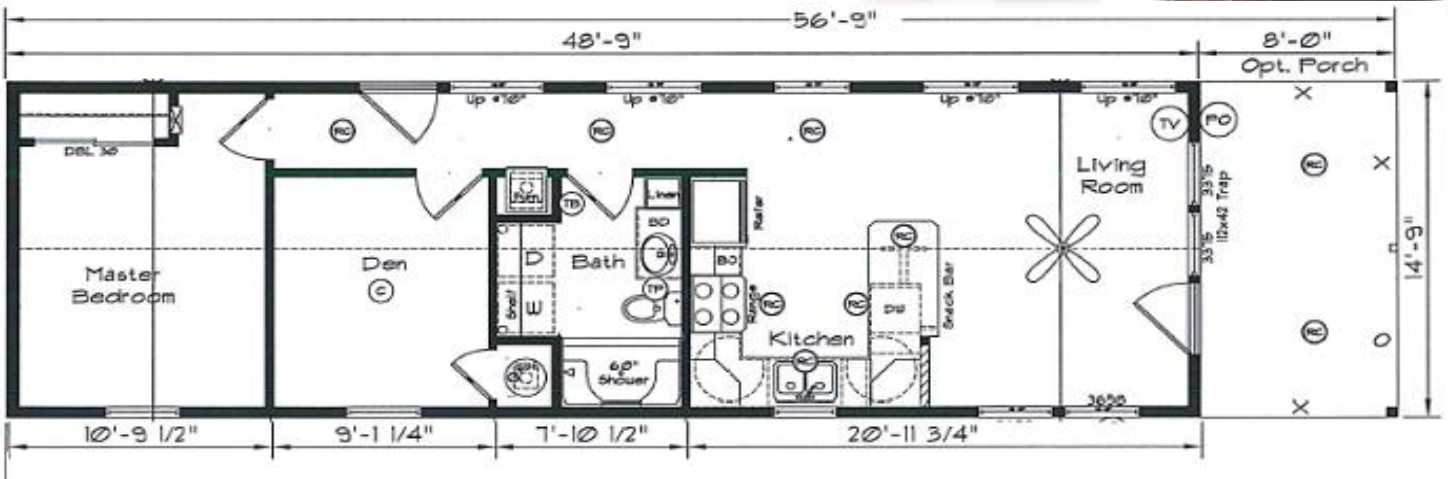

DETRAYS CUSTOM HOUSING

presents

THE 1ST CABIN

INCLUDED FEATURES

- 14'9x56 Sq. Ft. 720 w/o Porch
- Energy Star Insulation and Windows
- 8' Covered Porch W/Cedar Facia and Trim
- Foundation Ready
- 2x6 Exterior Walls and 30lb Snow Load
- Architectural Shingles
- Large Trap Window Dormer
- 50 Year Smart Siding
- All Natural Wood Cabinets
- 6:12 Roof Pitch With Vaulted Ceilings
- 2x4 Interior Walls
- Std. Set Up & Delivery (100 miles)

OPTIONAL FEATURES TO CONSIDER

- Metal Roof
- Roof Snow Load Up to 150LBS
- Stretch or Shrink the Floor Plan
- Choice of Siding Material
- Window & Dormer Choices
- Bath Options Tub/Shower Upgrades
- Stained Interior Doors and Molding
- Counter and Cabinet Selections