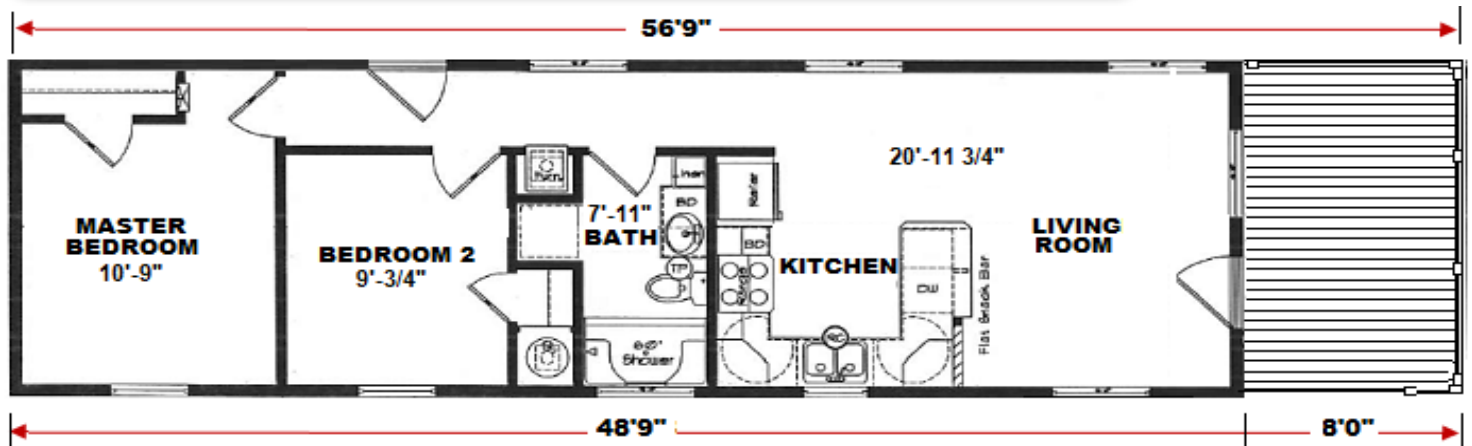

### OPTIONAL FEATURES SHOWN

- Craftsman Exterior Package
- 8' Covered Porch W/Cedar Facia and Trim
- Upgrade Appliances and Kitchen Lighting
- Larger Windows and Upgrade Doors
- Upgrade Countertops and Backsplash
- Easy to Care For Flooring