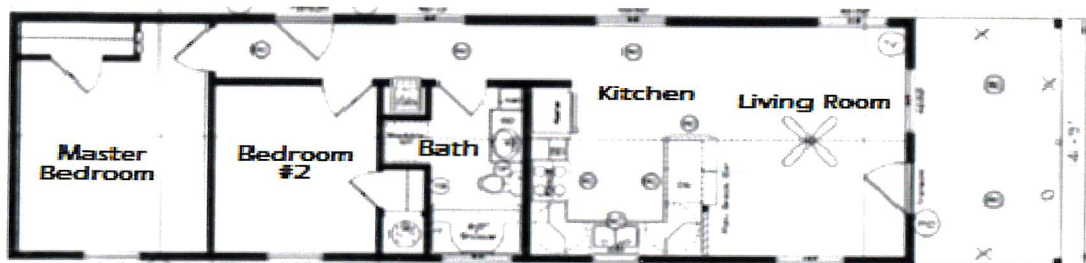

DETRAY'S CUSTOM HOUSING LLC

presents the

THE DOCK SIDE

ABOUT THIS HOME

856 Square Feet 2 Bedroom 1 Bath
Length is 57'- 4" / Width 14'- 9"
Craftsman Covered Porch
Energy Star Home
6:12 Roof Pitch

Sales Consultants Name: _____
Base w/ Std Features on Back: _____
Price As Shown: _____