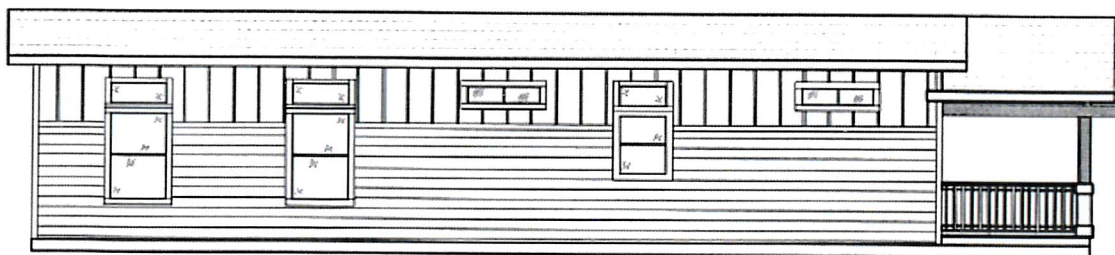

DETRAY'S CUSTOM HOUSING LLC

presents the

THE DOCK SIDE

ABOUT THIS HOME

856 Square Feet 2 Bedroom 1 Bath
Length is 57'- 4" / Width 14'- 9"
Craftsman Covered Porch
Energy Star Home
6:12 Roof Pitch

Sales Consultants Name: _____
Base w/ Std Features on Back: _____
Price As Shown: _____