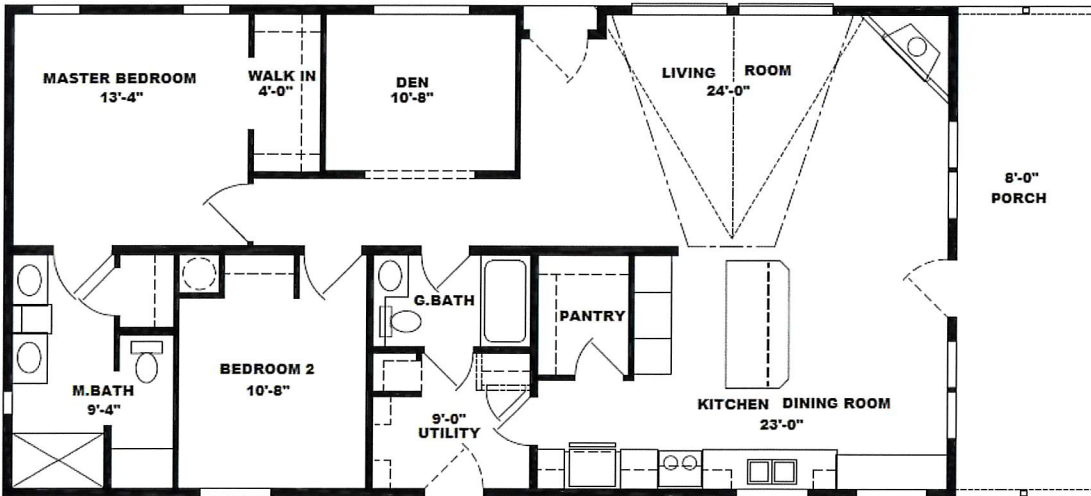

#### ABOUT THIS HOME

1456 Square Feet  
Length is 60'-0" / Width is 27'-0"  
2 Bedrooms / Den / 2 Full Baths  
Lots of Storage  
Garage Ready, 8' Covered Porch  
Energy Star Home

Sales Consultants Name: \_\_\_\_\_  
Base w/ Std Features on Back: \_\_\_\_\_  
Price As Shown: \_\_\_\_\_