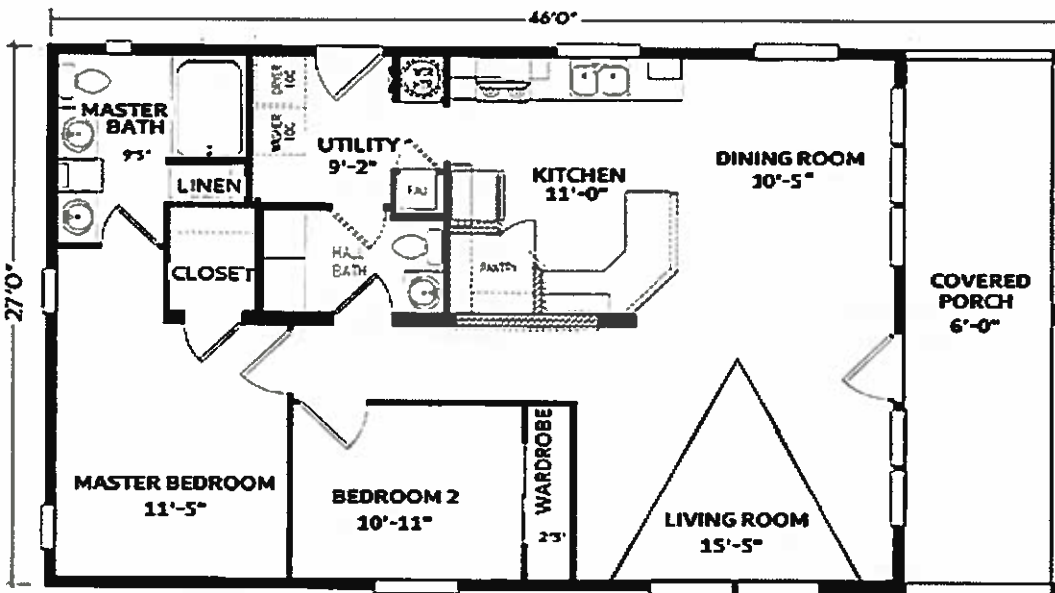

# DETRAY'S CUSTOM HOUSING LLC

**A Golfer's Dream**

**LIL' BIT COUNTRY at the BEACH**

Like us on Facebook

ACCREDITED BUSINESS

**SKYLINE**  
STRENGTH - KNOWLEDGE - TRUST

**ABOUT THIS HOME**

1080 Sq Ft with Porch 1128 Sq Ft

Length is 46'-0" / Includes Porch

Width is 27'-0"

2 Bedrooms / 1 and 1/2 Bath

Trap Window Package

Real Red Cedar Siding

Sales Consultants Name: \_\_\_\_\_  
 Base w/ Std Features on Back: \_\_\_\_\_  
 Price As Shown: \_\_\_\_\_