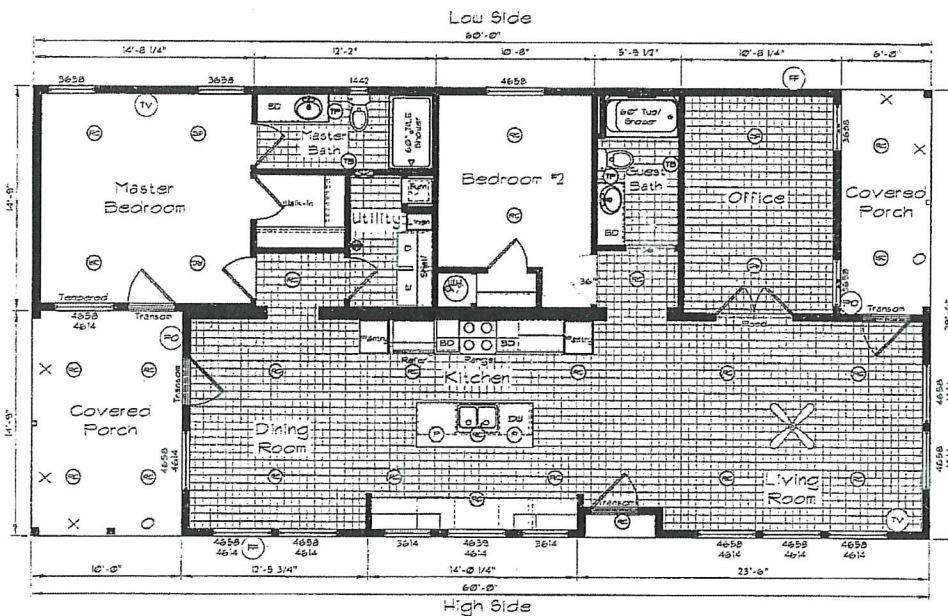

www.detrayscustomhousing.com

Sales Consultants Name: _____
Base w/ Std Features on Back: _____
Price As Shown: _____

10209 149th St E
Puyallup, WA 98374
1-800-588-1116
253-840-6773

The Base Price Includes Some Delivery Cost, it Will be Adjusted by the Transporter Once a Definite Site Address is Determined. Any Additional Cost to DeTray's from the Transporter, the Set Up Company, or the Factory, due to Extra Milage, Difficulty Of Site, Increased Material Cost or Availability will be Added to the Price.