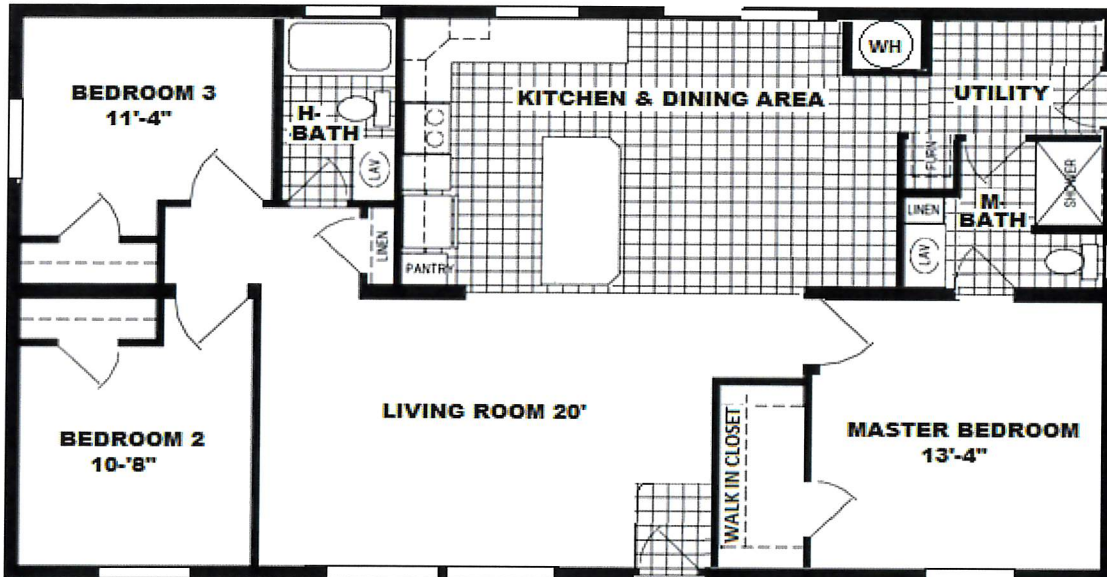

DETRAY'S CUSTOM HOUSING LLC

presents

' THE BEAT GOES ON!'

SKYLINE
STRENGTH - KNOWLEDGE - TRUST

ABOUT THIS HOME

1296 Square Feet
Length is 48'-0" / Width is 27'-0"
3 Bedrooms & 2 Full Baths
Energy Star

Sales Consultants Name: _____
Base w/ Std Features on Back: _____
Price As Shown: _____