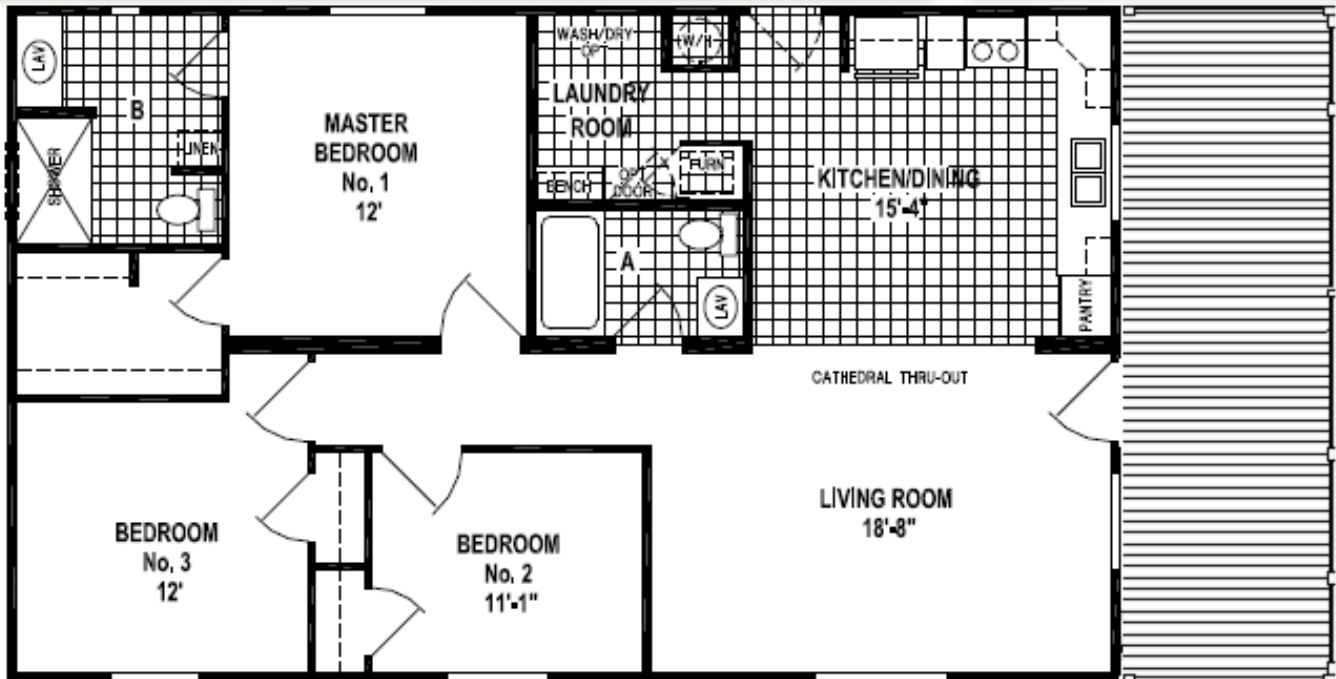

DETRAY'S CUSTOM HOUSING LLC

Presents the

THE CASCADE

28x52 Includes 8' Porch/ Garagable Home / 1188 Sq. Ft (Sq. Ft. Does Not Include Porch)

INCLUDED FEATURES

- Std. Set Up & Delivery (100 miles)
- 4:12 Roof Pitch / Architectural Shingles
- 8' Covered Porch
- 2x6 Exterior Walls / 30Lb Roof
- 2x6 Exterior Walls / 30Lb Roof
- White Cabinets w/Hidden Hinges
- Bedroom 3 or Den Option
- 60" Stall Shower
- Walk in Closet in Master Bedroom

10209 149th St E
Puyallup, Wa. 98374
253-840-6773

OTHER AVAILABLE FEATURES

- Roof Loads Up To 120 Lbs
- Higher Roof Pitches or Metal Roofs
- 7 Choices of All Wood Cabinetry
- Gas or Wood Burning Fireplaces
- Laminate Flooring, 5 Grades of Carpet
- Tile Showers, Large Soaker Tubs
- Solid Surface, Granite or Quartz Counters
- Customization Such as Stretches
- Appliance Upgrades