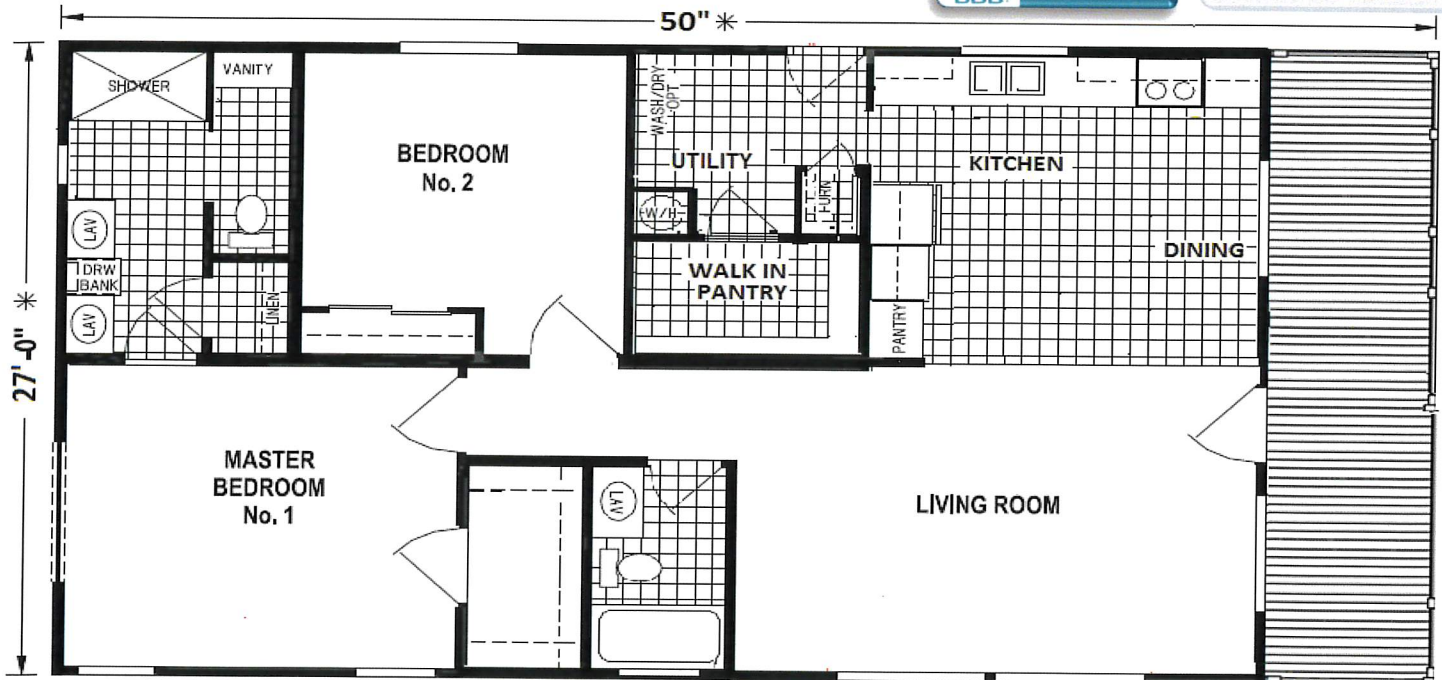

DETRAY'S CUSTOM HOUSING LLC

presents

Classical "Warm & Relaxing"

SKYLINE
STRENGTH - KNOWLEDGE - TRUST

ABOUT THIS HOME

1188 Square Feet
Length is 50'-0" x 27'-0" Includes Porch
Energy Star Insulation
Large View Windows, Lots of Storage
Great for ADU or a Getaway Home

Sales Consultants Name: _____
 Base w/ Std Features on Back: _____
 Price As Shown: _____

The Base Price Includes Some Delivery Cost, it Will be Adjusted by the Transporter Once a Definite Site Address is Determined. Any Additional Cost to DeTray's from the Transporter, the Set Up Company, or the Factory, due to Extra Milage, Difficulty Of Site, Increased Material Cost or Availability, will be Added to the Price.