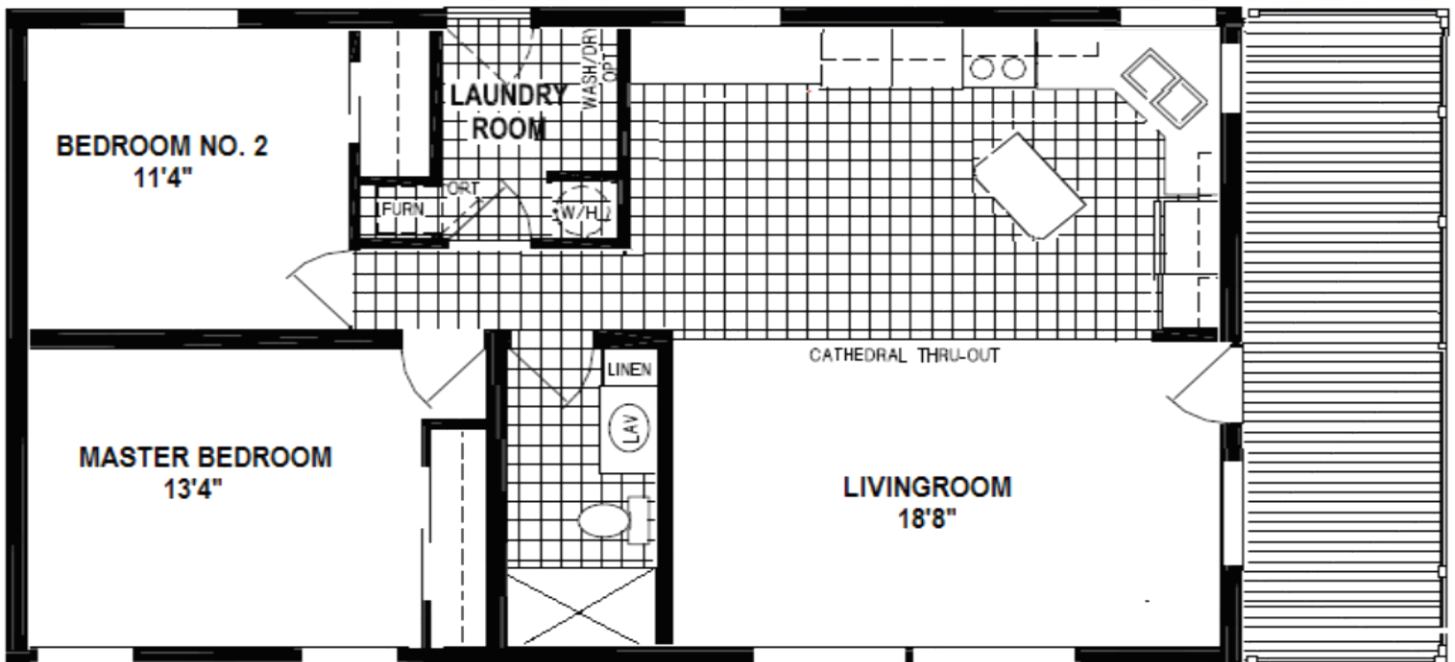

### INCLUDED FEATURES

- Std. Set Up & Delivery (100 miles)
- 4:12 Roof Pitch / Architectural Shingles
- 8' Covered Porch
- Skyview Dormer
- 2x6 Exterior Walls / 30Lb Roof
- Grey Cabinets w/Hidden Hinges
- Kitchen Island with Overhang
- 60" Stall Shower