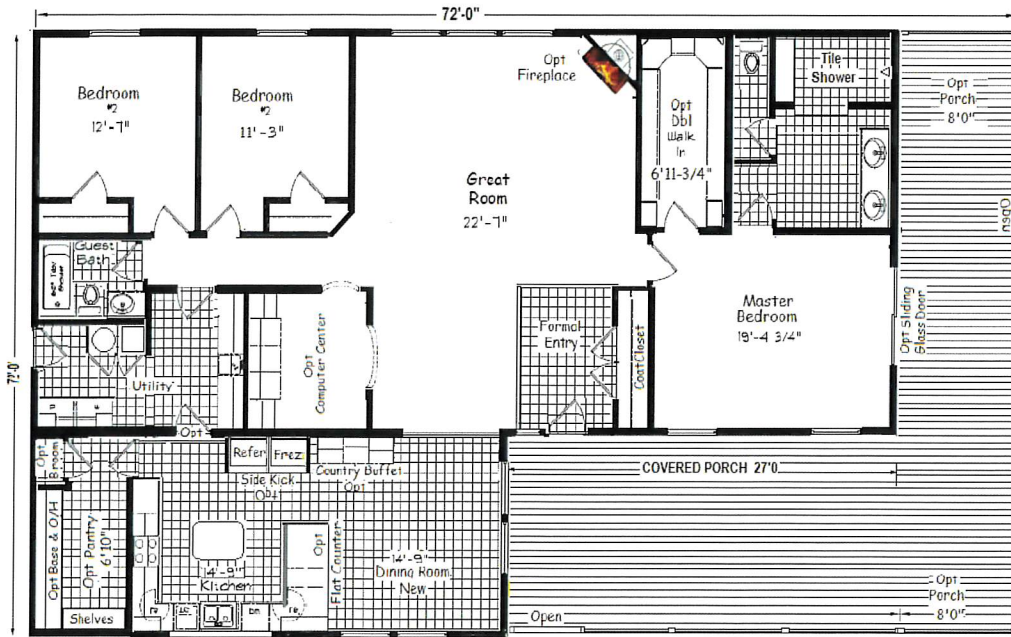

## ABOUT THIS HOME

- 2323 Square Feet
- Length is 72'-0" With 8'-0" Porch
- Width is 44'-3"
- 3 Bedrooms
- 2 Full Baths
- 8' Wrap Around Porch

Sales Consultants Name: \_\_\_\_\_  
 Base w/ Std Features on Back: \_\_\_\_\_  
 Price As Shown: \_\_\_\_\_