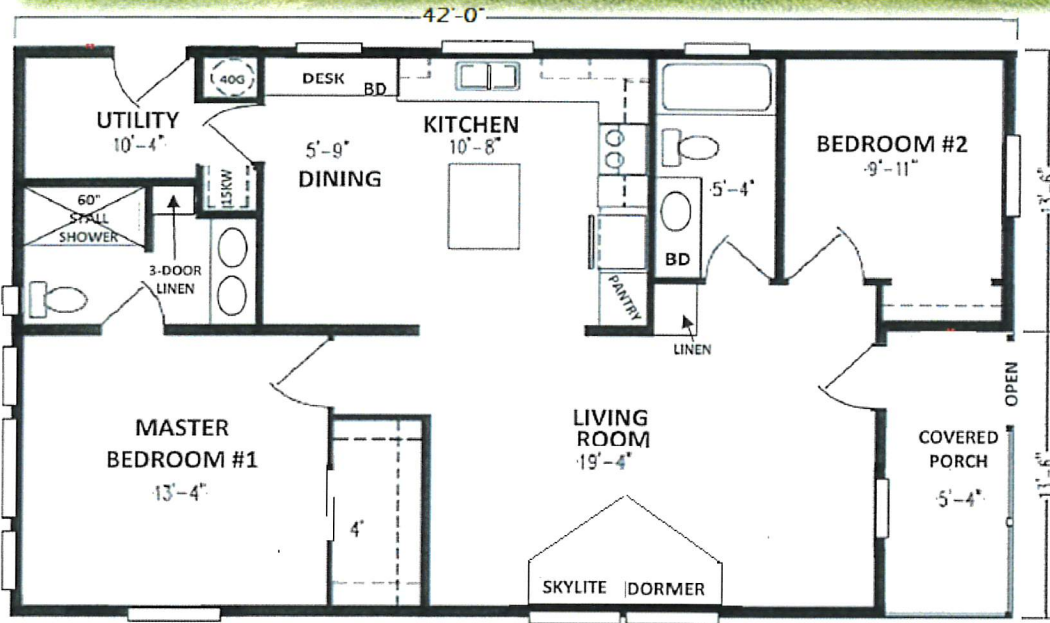

### ABOUT THIS HOME

ADU or Family Unit  
 1060 Square Feet  
 Length is 42'- 0" Includes Porch  
 Width is 27'-0"  
 2 Bedrooms  
 2 Full Baths

Sales Consultants Name: \_\_\_\_\_  
 Base w/ Std Features on Back: \_\_\_\_\_  
 Price As Shown: \_\_\_\_\_