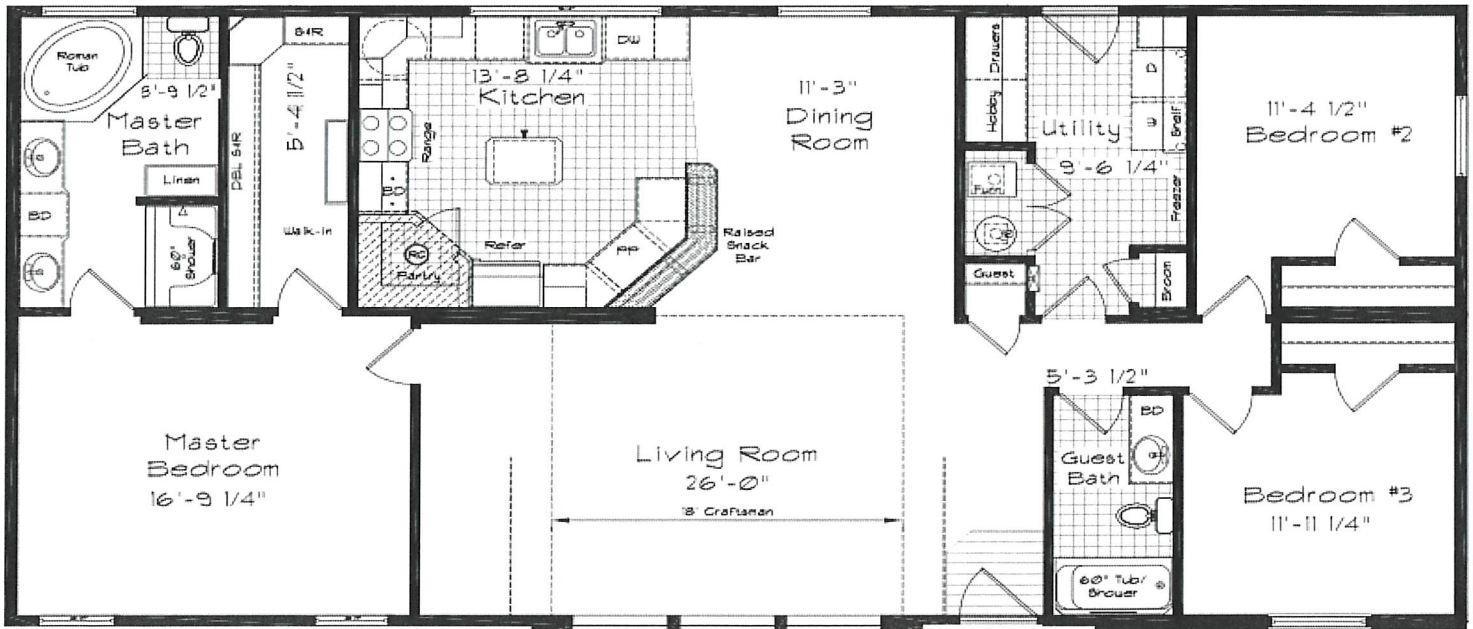

### ABOUT THIS HOME

1770 Square Feet

Length is 60'

Width is 29'6"

3 Bedrooms 2 Baths

Craftsman Dormer

Attached Garage Available

Sales Consultants Name: \_\_\_\_\_  
 Base w/ Std Features on Back: \_\_\_\_\_  
 Price As Shown: \_\_\_\_\_