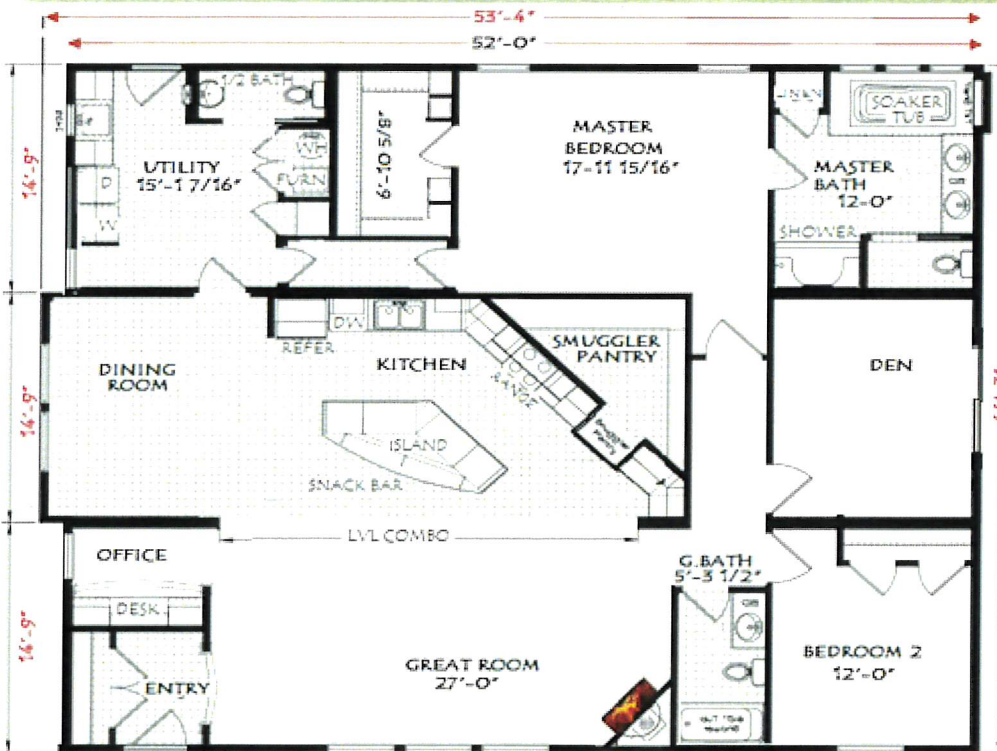

DETRAY'S CUSTOM HOUSING LLC

presents

THE HOUSE of BLUES

ABOUT THIS HOME

2371 Square Feet

Length is 53'-4"

Width is 44'-3"

3 Bedrooms or 2, With a Den

2 Full Baths and 1/2 in Utility

Attached Garage Available

Sales Consultants Name: _____
 Base w/ Std Features on Back: _____
 Price As Shown: _____

10209 149th St E

Puyallup, WA 98374

1-800-588-1116

253-840-6773