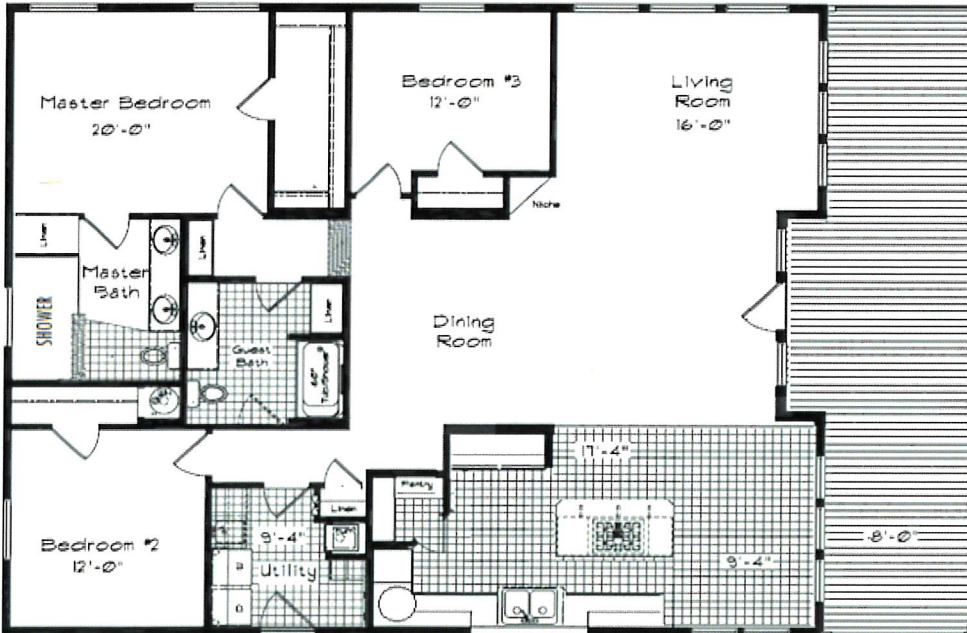

DETRAY'S CUSTOM HOUSING LLC

presents the

HIP-HOP

ABOUT THIS HOME

2020 Square Feet

Length is 56'-0" with Porch

Width is 40'-0"

3 Bedrooms

2 Full Baths

8' Covered Porch

Sales Consultants Name: _____
Base w/ Std Features on Back: _____
Price As Shown: _____

The Base Price Includes Some Delivery Cost, it Will be Adjusted by the Transporter Once a Definite Site Address is Determined. Any Additional Cost to DeTray's from the Transporter, the Set Up Company, or the Factory, due to Extra Milage, Difficulty Of Site, Increased Material Cost or Availability will be Added to the Price.