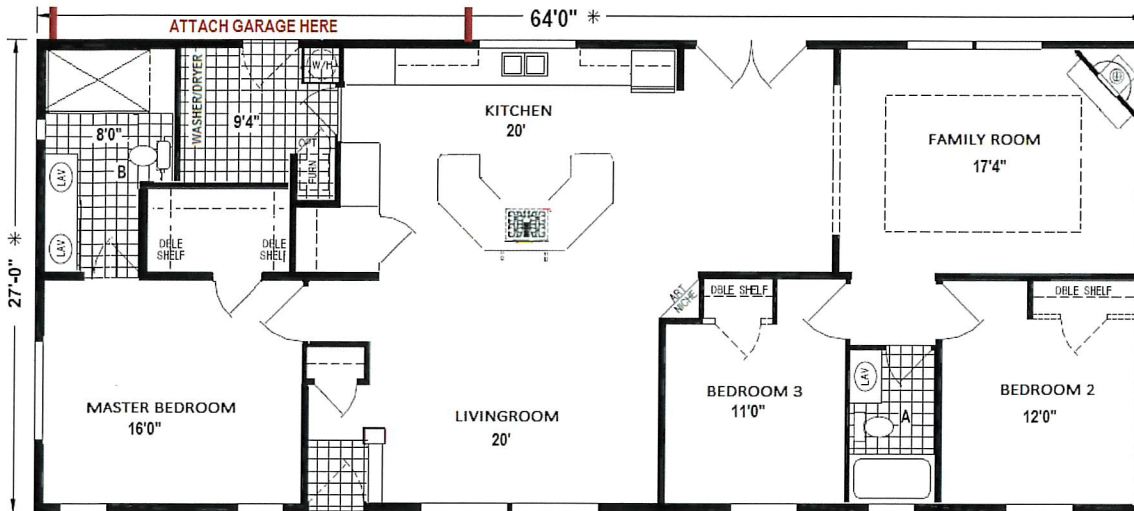

DETRAY'S CUSTOM HOUSING LLC

presents

ALL THAT JAZZ

SKYLINE
STRENGTH - KNOWLEDGE - TRUST

ABOUT THIS HOME

1728 Square Feet

Length is 64'-0"

Width is 27'-0"

3 Bedrooms / 2 Full Baths

Living Room & Family Room

Garage Available

Sales Consultants Name: _____

Base w/ Std Features on Back: _____

Price As Shown: _____

The Base Price Includes Some Delivery Cost, it Will be Adjusted by the Transporter Once a Definite Site Address is Determined. Any Additional Cost to DeTray's from the Transporter, the Set Up Company, or the Factory, due to Extra Milage, Difficulty Of Site, Increased Material Cost or Availability will be Added to the Price.