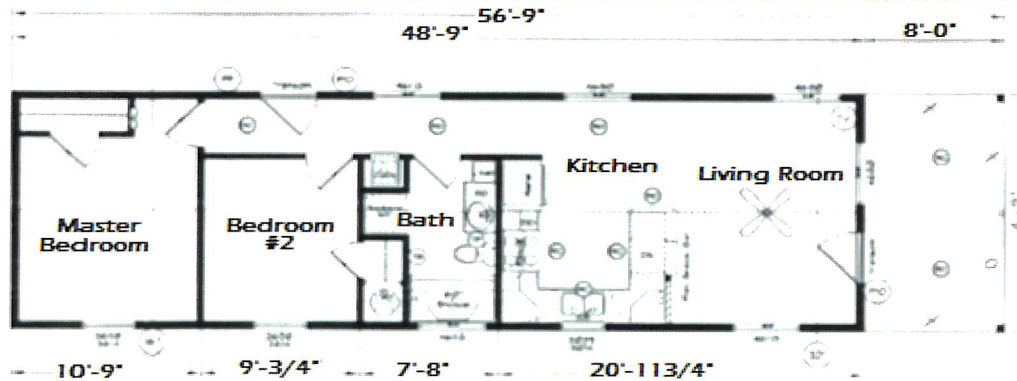

## ABOUT THIS HOME

728 SQ. Ft

Length is 56'-9" / Includes Porch

Width is 14'-9"

2 Bedrooms / 1 Full Bath

Great for Primary or a Weekend Get Away

Sales Consultants Name: \_\_\_\_\_  
 Base w/ Std Features on Back: \_\_\_\_\_  
 Price As Shown: \_\_\_\_\_