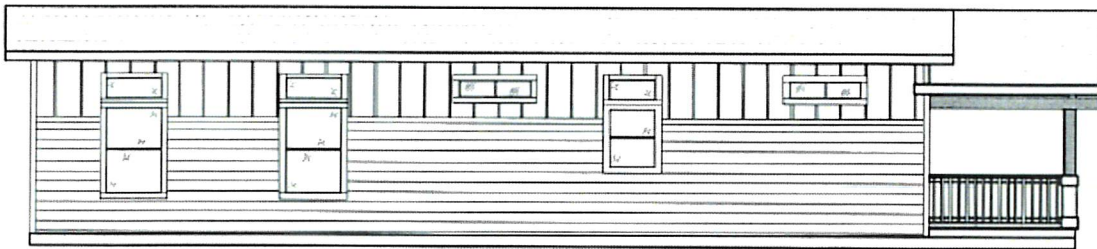

## ABOUT THIS HOME

728 SQ. Ft

Length is 56'-9" / Includes Porch

Width is 14'-9"

2 Bedrooms / 1 Full Bath

Great for Primary or a Weekend Get Away

Sales Consultants Name: \_\_\_\_\_  
 Base w/ Std Features on Back: \_\_\_\_\_  
 Price As Shown: \_\_\_\_\_